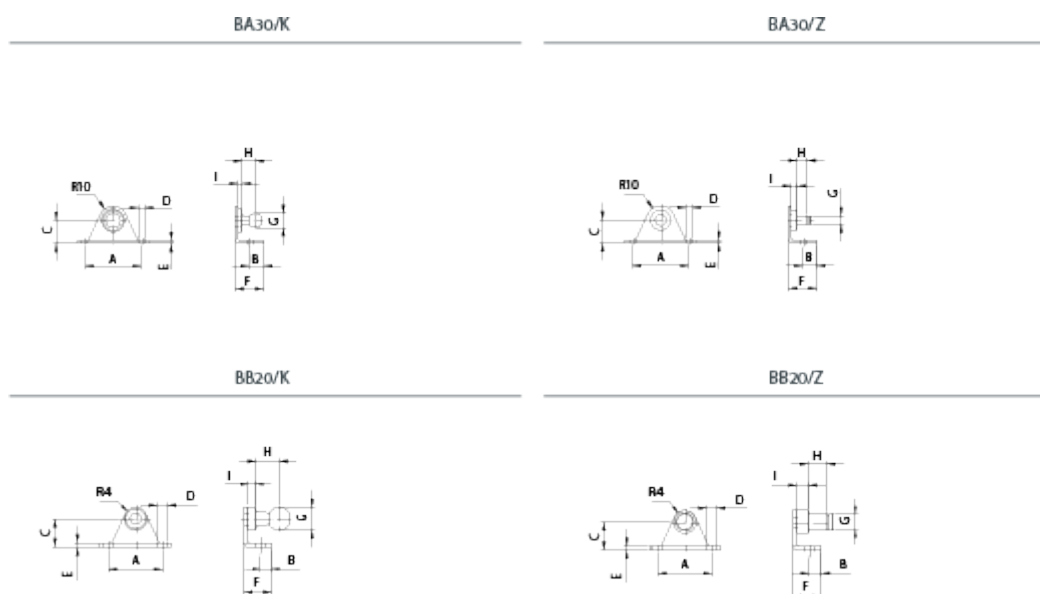

Article number: 04HBB20K08V4

Description: Stabilus Industry Line Side bracket stainless steel, angular Stainless steel AISI316L/316Ti
Type BB20K08V4 M8

Measures

A = 19	I = 3
B = 4.25	Stability = 180 N
C = 10	
D = 3.4	
E = 1.5	
F = 10	
G = 8	
H = 8	